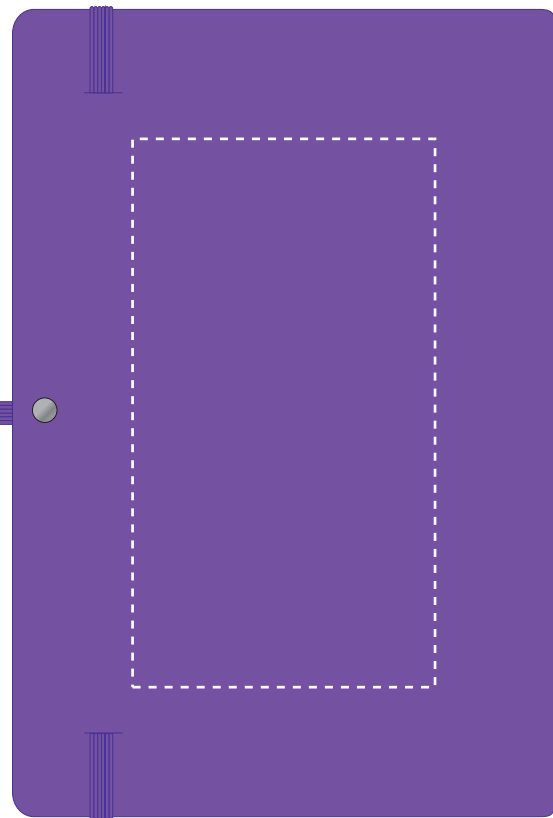

PANTONE REFERENCE(S)

Full Colour Printing

Product Image for visualisation - colours may vary

ARTWORK SCALE 50%

- CENTRED TO PRINT AREA
- CENTRED TO NOTEBOOK

ARTWORK SCALE 50%

- CENTRED TO PRINT AREA
- CENTRED TO NOTEBOOK

The dashed line is to demonstrate print area and will not appear on your printed item

PLEASE NOTE:

- All colours including print and product are for visual purposes only and should not be regarded as the actual colour of the product and print.
- Some products may vary from batch to batch and may differ from previous orders.
- The colour and texture of a product can also have an effect on the final print colour.
- By approving this order we accept that you understand these terms.

To proceed, please approve visual via the online system.

ARTWORK SCALE 100%

Max print area: 195mm x 100mm

ARTWORK SCALE 100%

Max print area: 145mm x 80mm