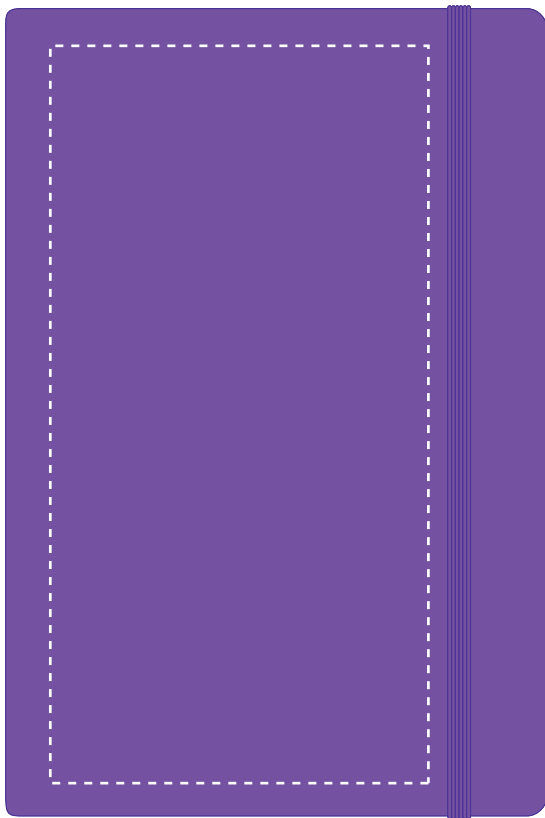

Your Ref:
Our Ref:

Quantity:
Version: 1

Product Code: QS0345
Product Colour: PURPLE

PRINTING CONCERNS:

Please note that this product has Sustainability Markings that are not visible from this perspective

We stock this item in the following colours

PANTONE REFERENCE(S)

Full Colour Printing

Product Image for visualisation - colours may vary

ARTWORK SCALE 50%

- CENTRED TO PRINT AREA
- CENTRED TO NOTEBOOK

ARTWORK SCALE 50%

- CENTRED TO PRINT AREA
- CENTRED TO NOTEBOOK

The dashed line is to demonstrate print area and will not appear on your printed item

PLEASE NOTE:

- All colours including print and product are for visual purposes only and should not be regarded as the actual colour of the product and print.
- Some products may vary from batch to batch and may differ from previous orders.
- The colour and texture of a product can also have an effect on the final print colour.
- By approving this order we accept that you understand these terms.